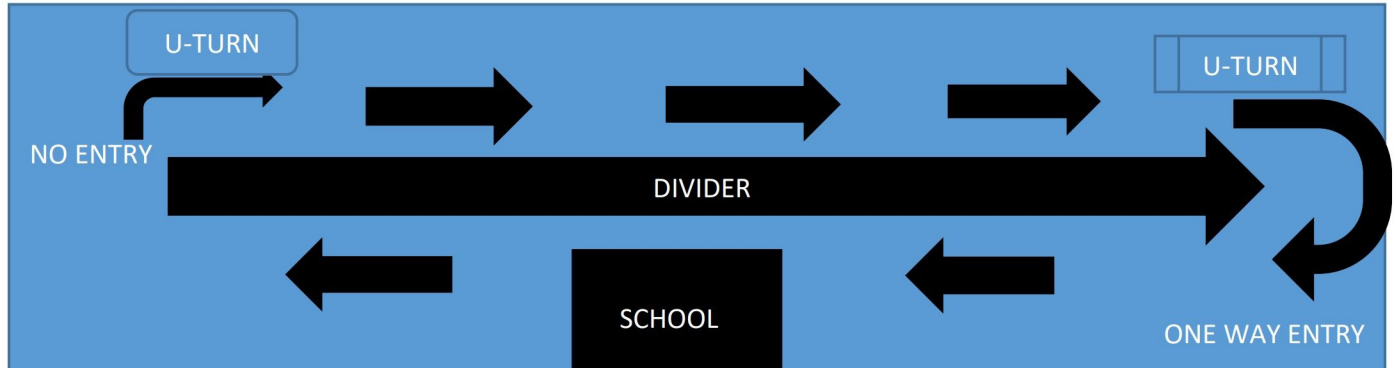

NOTICE

Dated: 11/07/19

Dear Parent

The flow of traffic in the morning between **7:50am to 8:00am** is not smooth. We are going to make the road in front of the school one way as per the diagram below.

Reversal of vehicles is **not allowed**. Please take a U-turn. Similarly entry from the wrong side is also not allowed. **Kindly comply**.